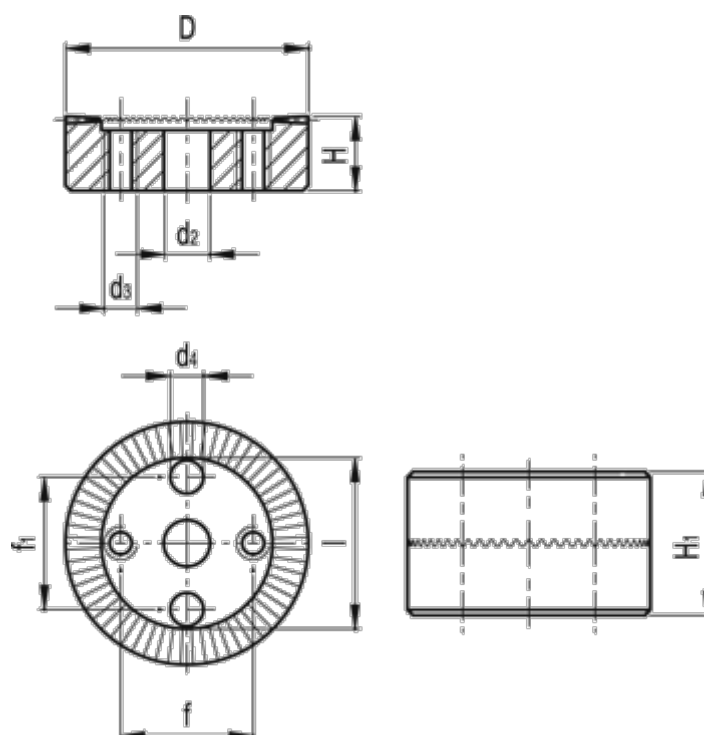

Data Sheet

Article number: 20657535

Description: E+G Serrated locking plate
GN 187.4-32-48-D-ST

Measures

D	= 32	l	= 23.5
d	= M6	Number of teeth	= 48
d1	= 5.3	Weight (g)	= 41
d4 H11	= 5		
f	= 18		
f1	= 18		
H +/-0.9	= 9.0		
H1	= 18		